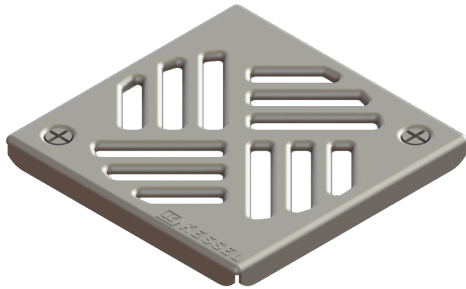

## Slotted cover 138x138 mm, screwed

### Description

Slotted cover suitable for bathroom drains

#### Coverage features

Type of cover: Slotted cover  
Cover material: Stainless steel 14301  
Width of cover: 138 mm  
Length of cover: 138 mm  
Locking: screwed  
Load class: K 3 (EN 1253-1)  
Grating colour: silver

#### Cover

Grating colour: silver