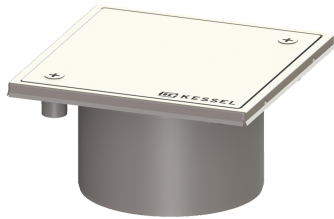

Upper section with cover plate 150x150mm

Article information

Item no.: 27196G
 GTIN: 4026092054963
 Price group: 70

Description

Variant	
System:	100
General characteristics	
ATEX:	no
Dimensions	
Net weight:	0,72 kg
Gross weight:	0,79 kg
Height:	93 mm
Packaging dimension:	length
Packaging dimension:	width
Packaging dimension:	height
Coverage features	
Type of cover:	closed cover plate
Cover material:	Stainless steel 14301
Colour of cover:	silver
Height of cover:	17 mm
Surface:	Polished SST
Frame material:	Stainless steel 14301
Locking:	screwed
Load class:	L 15 (EN 1253-1)
Rim width:	150 mm
Rim length:	150 mm
Shape of upper section:	square
Upper section material:	ABS