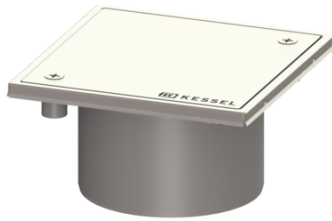

## Upper section with cover plate 150x150mm

### Article information

Item no.: 27196G  
 GTIN: 4026092054963  
 Price group: 70

### Description

Variant	
System:	100
General characteristics	
ATEX:	no
Dimensions	
Net weight:	0,72 kg
Gross weight:	0,79 kg
Height:	93 mm
Packaging dimension:	length
Packaging dimension:	width
Packaging dimension:	height
Coverage features	
Type of cover:	closed cover plate
Cover material:	Stainless steel 14301
Colour of cover:	silver
Height of cover:	17 mm
Surface:	Polished SST
Frame material:	Stainless steel 14301
Locking:	screwed
Load class:	L 15 (EN 1253-1)
Rim width:	150 mm
Rim length:	150 mm
Shape of upper section:	square
Upper section material:	ABS