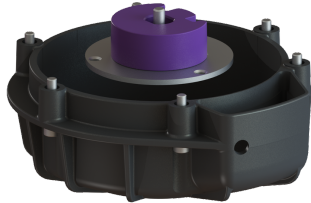

Knife replacement set KTP 1000 / SPZ 1000

Article information

Item no.: 28075
GTIN: 4026092061923
Price group: 90

Description

Knife replacement set consisting of a knife, spiral housing, centring mandrel, cutting plate, 3 screws with flange, hexagon head screw, 6 cylinder head screws, 3 serrated lock washers

General characteristics

ATEX: no

Dimensions

Net weight: 0,69 kg
Gross weight: 0,85 kg
Packaging dimension: length
Packaging dimension: width
Packaging dimension: height