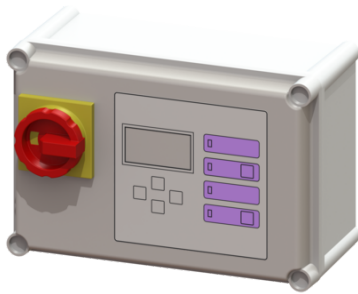

Comfort control unit 400V, Aqualift Mono, 2.5-4.0 A

Article information

Item no.: 28755
 GTIN: 4026092055007
 Price group: 20

Advantages

- Self-diagnosis system (SDS)
- Potential-free contact for faults/warnings
- Reminder for when maintenance is due

Description

Comfort control unit suitable for 400V single stations. User-friendly menu navigation in multi-line display. With self-diagnosis system (SDS) and reminder when maintenance is due. Display of the current measured values. Easy setting of the function-related parameters, operating hours counter. Optional forwarding of alarm and collective fault messages via GSM interface.

Variant

Series: ab 03/2010
 Type of system: Single unit

General characteristics

Colour: grey
 System type: Mono

Dimensions

Net weight: 2,47 kg
 Gross weight: 3,19 kg
 Packaging dimension: length
 Packaging dimension: width
 Packaging dimension: height

Pumping device

Rated current: 2,5 - 4 A

Control

Control unit: Comfort
 Motor protection switch: yes
 Protection class control unit: IP 54
 Potential-free contact: yes
 GSM interface: yes
 USB interface: no