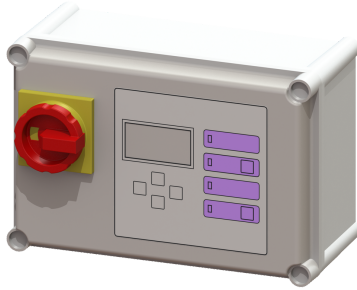

Comfort control unit 400V, Aqualift Mono, 2.5-4.0 A

Article information

Item no.: 28755
 GTIN: 4026092055007
 Price group: 20

Advantages

- Self-diagnosis system (SDS)
- Potential-free contact for faults/warnings
- Reminder for when maintenance is due

Description

Comfort control unit suitable for 400V single stations. User-friendly menu navigation in multi-line display. With self-diagnosis system (SDS) and reminder when maintenance is due. Display of the current measured values. Easy setting of the function-related parameters, operating hours counter. Optional forwarding of alarm and collective fault messages via GSM interface.

Variant

Series: ab 03/2010
 Type of system: Single unit

General characteristics

Colour: grey
 System type: Mono
 ATEX: no

Dimensions

Net weight: 2,47 kg
 Gross weight: 3,19 kg
 Packaging dimension: length
 Packaging dimension: width
 Packaging dimension: height

Pumping device

Rated current: 2,5 - 4 A

Control

Control unit: Comfort
 Motor protection switch: yes
 Protection class control unit: IP 54
 Potential-free contact: yes
 GSM interface: yes

USB interface:	no
Log book function:	yes
Multi-line display:	yes
Battery buffering:	yes
Self-diagnosis system (SDS):	yes