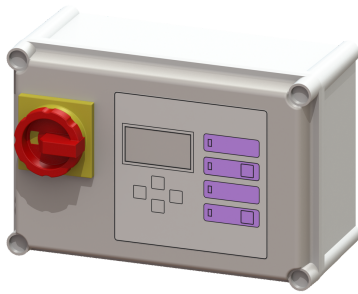

## Comfort control unit 400V, Aqualift Mono, 4.0-6.3 A

### Description

Comfort control unit suitable for 400V single stations. User-friendly menu navigation in multi-line display. With self-diagnosis system (SDS) and reminder when maintenance is due. Display of the current measured values. Easy setting of the function-relevant parameters, operating hours counter. Optional forwarding of alarm and collective fault messages via GSM interface.

#### General characteristics

Colour: grey  
 System type: Mono  
 ATEX: no