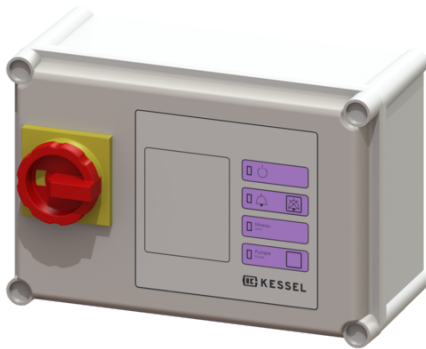

## Comfort control unit 400V, Aqualift Mono, 6.3-10.0 A

### Description

Comfort control unit suitable for 400V single stations. User-friendly menu navigation in multi-line display. With self-diagnosis system (SDS) and reminder when maintenance is due. Display of the current measured values. Easy setting of the function-relevant parameters, operating hours counter. Optional forwarding of alarm and collective fault messages via GSM interface.

#### General characteristics

Colour: grey  
 System type: Mono