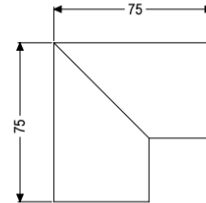

## Connecting piece, 90 degree for Linearis Infinity, Brushed SST

### Description

90 degree connecting piece including two connectors for restrained extension of Linearis Infinity shower channels

#### Dimensions

Net weight: 0,14 kg  
Gross weight: 0,15 kg  
Packaging dimension: length  
Packaging dimension: width  
Packaging dimension: height