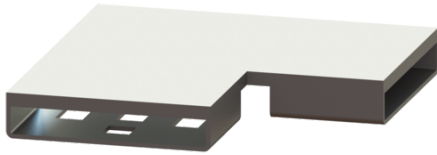

## Connecting piece, 90 degree for Linearis Infinity, Brushed SST

### Description

90 degree connecting piece including two connectors for restrained extension of Linearis Infinity shower channels

#### General characteristics

Material: 316 stainless steel

#### Coverage features

Surface: Brushed SST