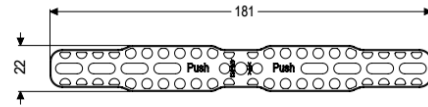

Hair filter for Linearis Infinity shower channel

Article information

Item no.: 45102
GTIN: 4026092094792
Price group: 10

Description

Hair filter suitable for Linearis Infinity shower channels. Enables easy cleaning and prevents blockaging

General characteristics

Material: Polymer

Dimensions

Gross weight: 0,01 kg
Packaging dimension: length
Packaging dimension: width
Packaging dimension: height