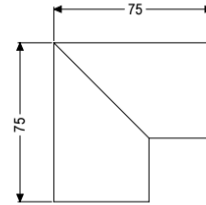

Connecting piece, 90 degree for Linearis Infinity, Copper, brushed

Article information

Item no.: 45103.01
GTIN: 4026092094723
Price group: 10

Description

90 degree connecting piece including two connectors for restrained extension of Linearis Infinity shower channels

General characteristics

Material: 316 stainless steel

Dimensions

Net weight: 0,12 kg
Gross weight: 0,14 kg
Packaging dimension: length
Packaging dimension: width
Packaging dimension: height

Coverage features