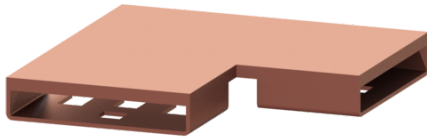

Connecting piece, 90 degree for Linearis Infinity, Copper, brushed

Article information

Item no.: 45103.01
GTIN: 4026092094723
Price group: 10

Description

90 degree connecting piece including two connectors for restrained extension of Linearis Infinity shower channels

General characteristics

Material: 316 stainless steel

Dimensions

Net weight: 0,12 kg
Gross weight: 0,14 kg
Packaging dimension: length
Packaging dimension: width
Packaging dimension: height

Coverage features

Surface: Copper brushed