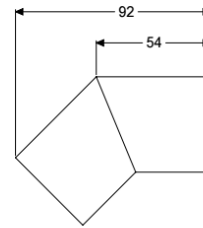

Connecting piece, 45 degree for Linearis Infinity, Copper, brushed

Article information

Item no.: 45103.02

GTIN: 4026092094730

Price group: 10

Description

45 degree connecting piece including two connectors for restrained extension of Linearis Infinity shower channels

General characteristics

Material: 316 stainless steel

Dimensions

Net weight: 0,13 kg

Gross weight: 0,14 kg

Packaging dimension: length

Packaging dimension: width

Packaging dimension: height