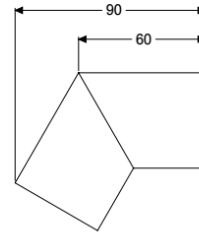

Connecting piece, 30 degree for Linearis Infinity, Copper, brushed

Article information

Item no.: 45103.03
GTIN: 4026092094747
Price group: 10

Description

30 degree connecting piece including two connectors for restrained extension of Linearis Infinity shower channels

General characteristics

Material: 316 stainless steel

Dimensions

Net weight: 0,12 kg
Gross weight: 0,14 kg
Packaging dimension: length
Packaging dimension: width
Packaging dimension: height

Coverage features