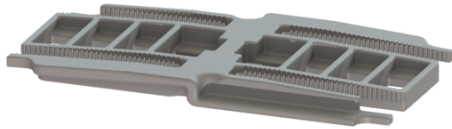

Connector straight, Linearis Infinity shower chan.

Article information

Item no.: 45103
GTIN: 4026092094808
Price group: 10

Description

Straight connector for restrained extension of Linearis Infinity shower channels

General characteristics

Material: Polymer

Dimensions

Net weight: 0,51 kg

Gross weight: 0,51 kg

Packaging dimension: length

Packaging dimension: width

Packaging dimension: height