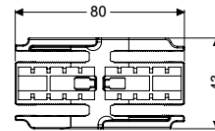

Connector straight, Linearis Infinity shower chan.

Article information

Item no.: 45103
GTIN: 4026092094808
Price group: 10

Description

Straight connector for restrained extension of Linearis Infinity shower channels

General characteristics

Material: Polymer

Dimensions

Net weight: 0,51 kg

Gross weight: 0,51 kg

Packaging dimension: length

Packaging dimension: width

Packaging dimension: height