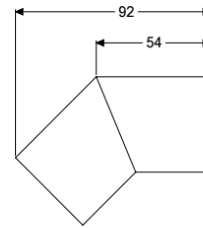

Connecting piece, 45 degree for Linearis Infinity, Bronze, brushed

Article information

Item no.: 45104.02
GTIN: 4026092094761
Price group: 10

Description

45 degree connecting piece including two connectors for restrained extension of Linearis Infinity shower channels

General characteristics

Material: 316 stainless steel

Dimensions

Net weight: 0,13 kg
Gross weight: 0,14 kg
Packaging dimension: length
Packaging dimension: width
Packaging dimension: height

Coverage features