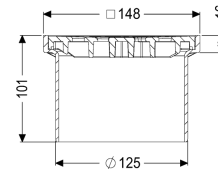

Upper section Black slotted cover , 150 x 150 mm, K 3

Article information

Item no.: 48193
 GTIN: 4026092034231
 Price group: 10

Advantages

- Multiple combinations with suitable drain bodies

Description

Used in combination with a drain body of the KESSEL modular system, the upper section is suitable for indoor point drainage.

Variant

System: 125

General characteristics

ATEX: no

Dimensions

Net weight: 0,34 kg

Gross weight: 0,38 kg

Height: 100 mm

Packaging dimension: length

Packaging dimension: width

Packaging dimension: height

Coverage features

Type of cover: Slotted cover

Cover material: ABS

Colour of cover: black

Height of cover: 16 mm

Frame material: ABS

Locking: placed

Load class: K 3 (EN 1253-1)

Grating design:	Kessel
Rim width:	150 mm
Rim length:	150 mm
Shape of upper section:	square
Upper section material:	ABS