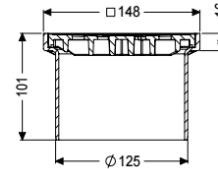

## Upper section Black slotted cover , 150 x 150 mm, K 3

### Description

Used in combination with a drain body of the KESSEL modular system, the upper section is suitable for indoor point drainage.

Variant

System: 125

General characteristics

ATEX: no

Dimensions

Net weight: 0,34 kg

Gross weight: 0,38 kg

Height: 100 mm

Packaging dimension: length

Packaging dimension: width

Packaging dimension: height

Coverage features

Type of cover: Slotted cover

Cover material: ABS

Colour of cover: black

Height of cover: 16 mm

Frame material: ABS

Locking: placed

Load class: K 3 (EN 1253-1)

Grating design:	Kessel
Rim width:	150 mm
Rim length:	150 mm
Shape of upper section:	square
Upper section material:	ABS