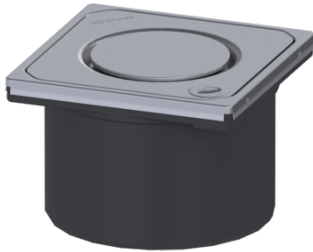

Upper section Spot des cover, 304SST, Lock&Lift, K3

Article information

Item no.: 48221
 GTIN: 4026092031117
 Price group: 10

Advantages

- Multiple combinations with suitable drain bodies

Description

Used in combination with a drain body of the KESSEL modular system, the upper section is suitable for indoor point drainage.

Variant

System: 125

General characteristics

ATEX: no

Dimensions

Net weight: 0,62 kg

Gross weight: 0,72 kg

Height: 90 mm

Packaging dimension: length

Packaging dimension: width

Packaging dimension: height

Coverage features

Type of cover: Design cover

Cover material: Stainless steel 14301

Colour of cover: silver

Height of cover: 16 mm

Surface: ground

Frame material: Stainless steel 14301

Locking: Lock & Lift

Load class:	K 3 (EN 1253-1)
Grating design:	Spot
Rim width:	132 mm
Rim length:	132 mm
Shape of upper section:	square
Upper section material:	ABS