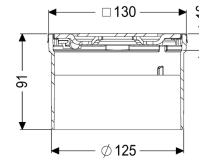

## Upper section Spot des cover, 304SST, Lock&Lift, K3

#### Dimensions

Net weight: 0,62 kg

Gross weight: 0,72 kg

Height: 90 mm

Packaging dimension: length

Packaging dimension: width

Packaging dimension: height

#### Coverage features

Type of cover: Design cover

Cover material: Stainless steel 14301

Colour of cover: silver

Height of cover: 16 mm

Surface: ground

Frame material: Stainless steel 14301

Locking: Lock & Lift

Load class:	K 3 (EN 1253-1)
Grating design:	Spot
Rim width:	132 mm
Rim length:	132 mm
Shape of upper section:	square
Upper section material:	ABS