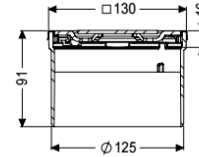

Upper section Spot des cover, 304SST, Lock&Lift, K3

Article information

Item no.: 48221
 GTIN: 4026092031117
 Price group: 10

Advantages

- Multiple combinations with suitable drain bodies

Description

Used in combination with a drain body of the KESSEL modular system, the upper section is suitable for indoor point drainage.

Variant

System: 125

General characteristics

ATEX: no

Dimensions

Net weight: 0,62 kg

Gross weight: 0,72 kg

Height: 90 mm

Packaging dimension: length

Packaging dimension: width

Packaging dimension: height

Coverage features

Type of cover: Design cover

Cover material: Stainless steel 14301

Colour of cover: silver

Height of cover: 16 mm

Surface: ground

Frame material: Stainless steel 14301

Locking: Lock & Lift

Load class:	K 3 (EN 1253-1)
Grating design:	Spot
Rim width:	132 mm
Rim length:	132 mm
Shape of upper section:	square
Upper section material:	ABS