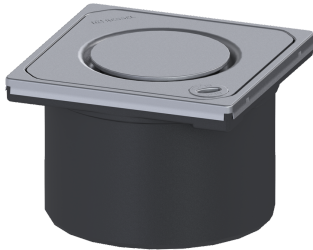

## Upper section Spot des cover, 304SST, Lock&Lift, K3

### Description

Used in combination with a drain body of the KESSEL modular system, the upper section is suitable for indoor point drainage.

#### Coverage features

Type of cover: Design cover

Cover material: Stainless steel 14301

Colour of cover: silver

Height of cover: 16 mm

Surface: ground

Frame material: Stainless steel 14301

Locking: Lock & Lift