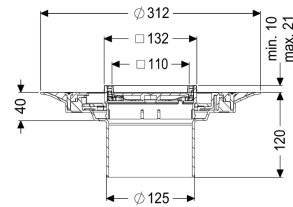

Variofix upper section tileable, 304 st., K 3

Article information

Item no.: 48906
 GTIN: 4026092029756
 Price group: 10

Advantages

- Different covers selectable
- Including waterproofing membrane

Description

Used in combination with a drain body of the KESSEL modular system, the upper section is suitable for indoor point drainage.

Variant

System:	125
Waterproofing layer on the upper section:	Enclosed sealing collar to be glued (bd) according to DIN 18534
Water exposure class in accordance to DIN 18534-1 (up to and including):	W3-I

General characteristics

ATEX:	no
-------	----

Dimensions

Vertical adjustment:	10 - 21 mm
Net weight:	1,4 kg
Gross weight:	1,62 kg
Diameter:	312 mm
Type of height adjustability:	vertically adjustable upper section
Height:	120 mm
Packaging dimension:	length
Packaging dimension:	width
Packaging dimension:	height

Coverage features

Type of cover:	tileable cover plate
Cover material:	tileable
Colour of cover:	selectable
Frame material:	Stainless steel 14301
Locking:	lockable
Load class:	K 3 (EN 1253-1)
Grating design:	optionally tileable
Rim width:	132 mm
Rim length:	132 mm
Upper section:	adjustable in three dimensions
Shape of upper section:	square
Upper section material:	ABS