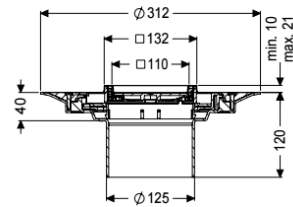

Variofix upper section tileable, 304 st., K 3

Article information

Item no.: 48906
 GTIN: 4026092029756
 Price group: 10

Advantages

- Different covers selectable
- Including waterproofing membrane

Description

Used in combination with a drain body of the KESSEL modular system, the upper section is suitable for indoor point drainage.

Variant

System:	125
Waterproofing layer on the upper section:	Enclosed sealing collar to be glued (bd) according to DIN 18534
Water exposure class in accordance to DIN 18534-1 (up to and including):	W3-I

General characteristics

ATEX:	no
-------	----

Dimensions

Vertical adjustment:	10 - 21 mm
Net weight:	1,4 kg
Gross weight:	1,62 kg
Diameter:	312 mm
Type of height adjustability:	vertically adjustable upper section
Height:	120 mm
Packaging dimension:	length
Packaging dimension:	width
Packaging dimension:	height

Coverage features

Type of cover:	tileable cover plate
Cover material:	tileable
Colour of cover:	selectable
Frame material:	Stainless steel 14301
Locking:	lockable
Load class:	K 3 (EN 1253-1)
Grating design:	optionally tileable
Rim width:	132 mm
Rim length:	132 mm
Upper section:	adjustable in three dimensions
Shape of upper section:	square
Upper section material:	ABS