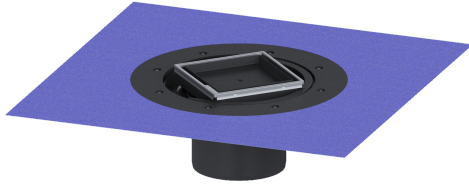

Variofix upper section tileable, 304 st., K 3

Article information

Item no.: 48906
 GTIN: 4026092029756
 Price group: 10

Advantages

- Different covers selectable
- Including waterproofing membrane

Description

Used in combination with a drain body of the KESSEL modular system, the upper section is suitable for indoor point drainage.

Variant

System:	125
Waterproofing layer on the upper section:	Enclosed sealing collar to be glued (bd) according to DIN 18534
Water exposure class in accordance to DIN 18534-1 (up to and including):	W3-I

General characteristics

ATEX:	no
-------	----

Dimensions

Vertical adjustment:	10 - 21 mm
Net weight:	1,4 kg
Gross weight:	1,62 kg
Diameter:	312 mm
Type of height adjustability:	vertically adjustable upper section
Height:	120 mm
Packaging dimension:	length
Packaging dimension:	width
Packaging dimension:	height

Coverage features

Type of cover:	tileable cover plate
Cover material:	tileable
Colour of cover:	selectable
Frame material:	Stainless steel 14301
Locking:	lockable
Load class:	K 3 (EN 1253-1)
Grating design:	optionally tileable
Rim width:	132 mm
Rim length:	132 mm
Upper section:	adjustable in three dimensions
Shape of upper section:	square
Upper section material:	ABS