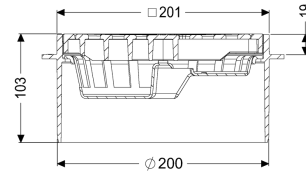

Upper section Black slotted cover, 200 x 200 mm, K 3

Article information

Item no.: 48964
 GTIN: 4026092085486
 Price group: 10

Advantages

- Multiple combinations with suitable drain bodies

Description

Used in combination with a drain body of the KESSEL modular system, the upper section is suitable for indoor point drainage.

Variant

Heating: without
 Waterproofing layer on the upper section: Connection flange

General characteristics

ATEX: no

Dimensions

Net weight: 0,73 kg
 Gross weight: 0,93 kg
 Height: 102 mm
 Packaging dimension: length
 Packaging dimension: width
 Packaging dimension: height

Coverage features

Type of cover: Slotted cover
 Cover material: ABS
 Colour of cover: black
 Load class: K 3 (EN 1253-1)
 Rim width: 200 mm
 Rim length: 200 mm

Shape of upper section:
Upper section material: