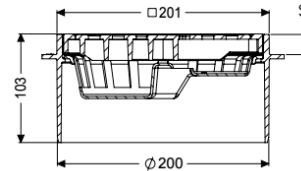

## Upper section Black slotted cover, 200 x 200 mm, K 3

#### Dimensions

Net weight: 0,73 kg  
 Gross weight: 0,93 kg  
 Height: 102 mm  
 Packaging dimension: length  
 Packaging dimension: width  
 Packaging dimension: height