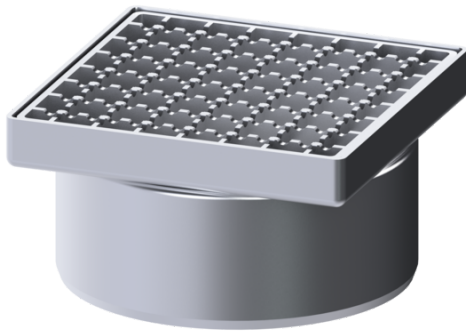

Ferrofix upper section Sys200, slot grat, 304SST, 200 x 200 mm

Article information

Item no.: 57410
 GTIN: 4026092004890
 Price group: 70

Advantages

- Made of a particularly hygienic and mechanically highly resistant stainless steel
- Multiple combinations with suitable drain bodies.

Description

Used in combination with a drain body of the KESSEL modular system 200, the stainless steel upper section is suitable for indoor point drainage.

Variant	
System:	200
General characteristics	
ATEX:	no
Dimensions	
Net weight:	3,37 kg
Gross weight:	3,52 kg
Length:	200 mm
Width:	200 mm
Height:	110 mm
Packaging dimension:	length
Packaging dimension:	width
Packaging dimension:	height
Coverage features	
Type of cover:	Slotted cover
Cover material:	Stainless steel 14301
Width of cover:	190 mm
Height of cover:	30 mm
Length of cover:	190 mm
Surface:	pickled
Locking:	unscrewed
Load class:	M 125 (EN 1253-1)
Upper section material:	Stainless steel 14301
Mesh size:	23 x 23 mm