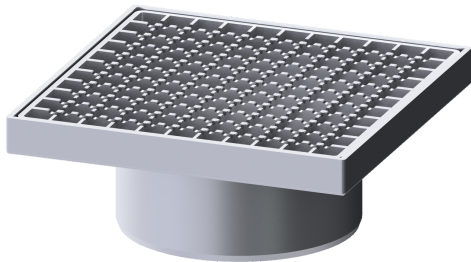

## Ferrofix upper section Sys200, slot grat, 304SST, 300 x 300 mm

### Advantages

- Made of a particularly hygienic and mechanically highly resistant stainless steel
- Multiple combinations with suitable drain bodies.

### Description

Used in combination with a drain body of the KESSEL modular system 200, the stainless steel upper section is suitable for indoor point drainage.

#### Coverage features

Type of cover: Slotted cover  
 Cover material: Stainless steel 14301  
 Width of cover: 282 mm  
 Height of cover: 28 mm  
 Length of cover: 282 mm  
 Surface: pickled  
 Locking: unscrewed  
 Load class: M 125 (EN 1253-1)  
 Upper section material: Stainless steel 14301