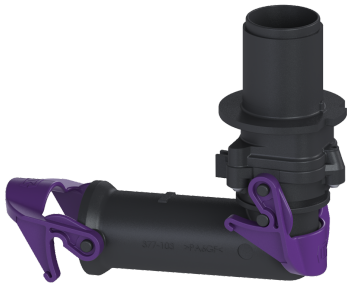

Pressure pipe connection Ecolift, installation with exposed pipe

Article information

Item no.: 680102
GTIN: 4026092062951
Price group: 90

Description

Pressure pipe connection for pump

General characteristics

Colour:	black
Material:	Polymer
Nominal size (DN):	32
ATEX:	no

Dimensions

Net weight:	0,22 kg
Gross weight:	0,42 kg
Packaging dimension:	length
Packaging dimension:	width
Packaging dimension:	height