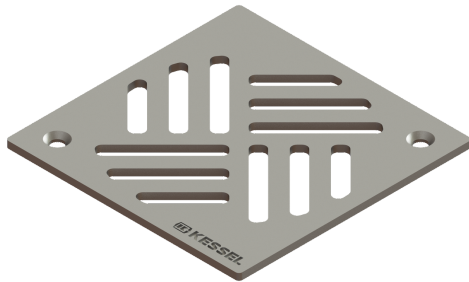

## Slotted cover solid, screwed

### Description

Slotted cover suitable for bathroom drains

#### Coverage features

Type of cover: Slotted cover

Cover material: Stainless steel 14301

Width of cover: 138 mm

Length of cover: 138 mm

Locking: screwed

Load class: L 15 (EN 1253-1)

Grating colour: silver

#### Cover

Grating colour: silver