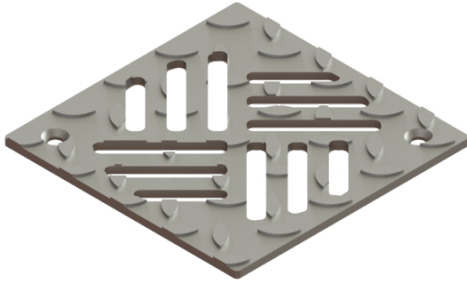

Slotted cover solid , 138x138mm, stainless steel, L 15

Article information

Item no.: 680242
GTIN: 4026092067017
Price group: 90

Description

Slip-resistant slotted cover made of stainless steel

Dimensions

Net weight:	0,93 kg
Gross weight:	0,94 kg
Packaging dimension:	length
Packaging dimension:	width
Packaging dimension:	height

Coverage features

Type of cover:	Slotted cover
Cover material:	Stainless steel 14301
Width of cover:	138 mm
Length of cover:	138 mm
Locking:	lockable
Load class:	L 15 (EN 1253-1)
Grating colour:	silver

Cover

Grating colour:	silver
-----------------	--------