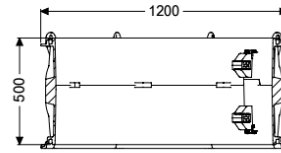

Intermediate section 500 mm, for chamber module LW 1000

Article information

Item no.: 680371
GTIN: 4026092069264
Price group: 90

Description

Intermediate section with access steps for chamber module LW1000

General characteristics

Colour: black
Material: Polymer

Dimensions

Net weight: 25,7 kg
Gross weight: 44,2 kg
Packaging dimension: length
Packaging dimension: width
Packaging dimension: height