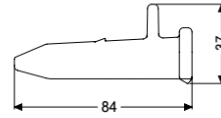

Connecting bolt set Set of 10

10X

Article information

Item no.: 680373
GTIN: 4026092069288
Price group: 90

Description

Connecting bolt for chamber module LW 1000

General characteristics

Colour:	black
Material:	Polymer

Dimensions

Net weight:	0,37 kg
Gross weight:	0,43 kg
Packaging dimension:	length
Packaging dimension:	width
Packaging dimension:	height