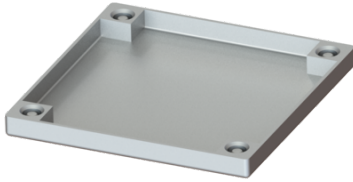

## Cover tileable, 150x150 mm, L 15

### Description

Tileable cover suitable for Ferrofix drains, incl. screws and seal, compatible with art. no. 54910 and 54911

#### General characteristics

Material: Stainless steel 14301

#### Coverage features

Type of cover: closed cover plate

Cover material: Stainless steel 14301

Colour of cover: silver

Width of cover: 150 mm

Length of cover: 150 mm

Surface: tileable

Load class: L 15 (EN 1253-1)