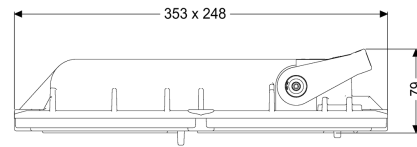

Lockable cover Staufix DN 200, screwable, with emergency closure

Article information

Item no.: 70203
GTIN: 4026092002209
Price group: 90

Description

Lockable cover with emergency closure and seal
(without screws)

Variant

Seal: yes

General characteristics

Colour: black
Material: Polymer
Nominal size (DN): 200
ATEX: no

Dimensions

Net weight: 1,73 kg
Gross weight: 2 kg
Packaging dimension: length
Packaging dimension: width
Packaging dimension: height

Coverage features

Cover locking: screwed