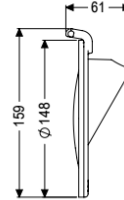

Polymer backwater flap Ø 125/160

Article information

Item no.: 70232
GTIN: 4026092028247
Price group: 90

Description

Variant	
Series:	ab 04/2005
General characteristics	
Colour:	violet
Material:	Polymer
Nominal size (DN):	125/150
Dimensions	
Net weight:	0,12 kg
Gross weight:	0,21 kg
Packaging dimension:	length
Packaging dimension:	width
Packaging dimension:	height