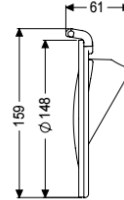

Backwater fl, DN125/150, Staufix/Control

Article information

Item no.: 70234
 GTIN: 4026092028261
 Price group: 90

Description

Variant
 Series: ab 04/2005
 Stainless steel flap as rat protection: yes

General characteristics
 Colour: violet
 Material: Polymer
 Nominal size (DN): 125/150

Dimensions
 Net weight: 0,17 kg
 Gross weight: 0,18 kg
 Packaging dimension: length
 Packaging dimension: width
 Packaging dimension: height