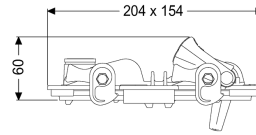

Lockable cover Staufix DN 100, with emergency closure

Article information

Item no.: 70261
 GTIN: 4026092028315
 Price group: 90

Description

Lockable cover Staufix DN 100, with emergency closure

Variant

Series: ab 04/2005
 Seal: yes

General characteristics

Colour: black
 Material: Polymer
 Nominal size (DN): 100
 ATEX: no

Dimensions

Net weight: 0,33 kg
 Gross weight: 0,33 kg
 Packaging dimension: length
 Packaging dimension: width
 Packaging dimension: height