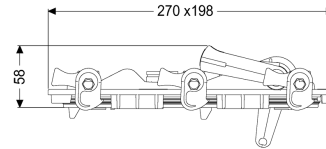

Lockable cover Staufix DN 125/150, with emergency closure

Article information

Item no.: 70262
GTIN: 4026092028322
Price group: 90

Description

Lockable cover Staufix DN 125/150, with emergency closure

Variant

Series: ab 04/2005
Seal: yes

General characteristics

Colour: orange
Material: Polymer
Nominal size (DN): 125/150
ATEX: no

Dimensions

Net weight: 0,63 kg
Gross weight: 0,63 kg
Packaging dimension: length
Packaging dimension: width
Packaging dimension: height

Coverage features

Cover locking: Quick-release closure