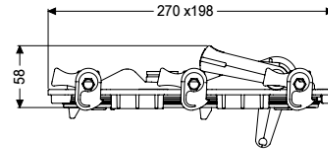

Cover with locking lever Ø 125/160

Article information

Item no.: 70262
GTIN: 4026092028322
Price group: 90

Description

Variant

Series: ab 04/2005
Seal: yes

General characteristics

Colour: orange
Material: Polymer
Nominal size (DN): 125/150

Dimensions

Net weight: 0,63 kg
Gross weight: 0,63 kg
Packaging dimension: length
Packaging dimension: width
Packaging dimension: height

Coverage features

Cover locking: Quick-release closure