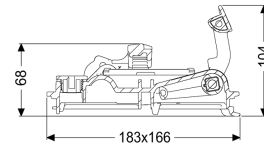

StaufixContr. lockable cover DN 90-100

Article information

Item no.: 72224
GTIN: 4026092076941
Price group: 90

Description

General characteristics

Colour: black
Material: Polymer

Dimensions

Net weight: 0,73 kg
Gross weight: 0,9 kg
Packaging dimension: length
Packaging dimension: width
Packaging dimension: height