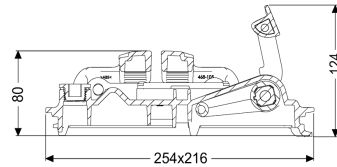

StaufixContr. lockable cover DN125-200

Article information

Item no.: 72225
GTIN: 4026092076958
Price group: 90

Description

General characteristics

Colour: black
Material: Polymer

Dimensions

Net weight: 1,06 kg
Gross weight: 1,23 kg
Packaging dimension: length
Packaging dimension: width
Packaging dimension: height