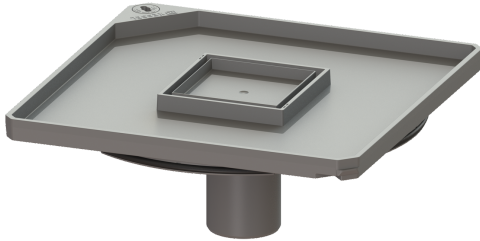

Cover plate 366 x 366 mm w. flat drain body, Multistop, tileable

Article information

Item no.: 830045
GTIN: 4026092090893
Price group: 30

Description

Cover plate including Multistop odour trap suitable for KESSEL System 330 and 400 upper sections, with flat drain body.

General characteristics

Colour:	stone grey
Material:	Polymer
ATEX:	no
Odour trap:	Multistop

Dimensions

Net weight:	0,9 kg
Gross weight:	0,9 kg
Packaging dimension:	length
Packaging dimension:	width
Packaging dimension:	height

Coverage features

Type:	with drain
Width of cover:	366 mm
Length of cover:	366 mm
Locking:	Lock & Lift
Max. flooring height:	18 mm