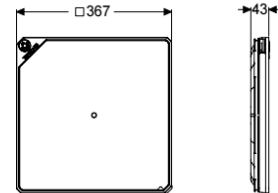

Cover plate surface water resistant, tileable

Article information

Item no.: 830052
GTIN: 4026092077276
Price group: 10

Description

General characteristics

Colour: stone grey
Material: Polymer

Dimensions

Net weight: 1,59 kg
Gross weight: 1,7 kg
Packaging dimension: length
Packaging dimension: width
Packaging dimension: height

Coverage features

Type: surface water resistant
Surface: tileable
Max. flooring height: 16 mm