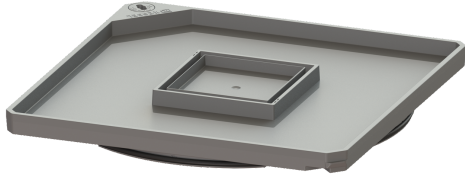

Cover plate Tileable with drainage function

Article information

Item no.: 830054
GTIN: 4026092082775
Price group: 90

Description

Cover plate, tileable with drainage function, made of polymer for vertically adjustable upper sections for floor slab installation.

General characteristics

Colour:	silver grey
Material:	Polymer
ATEX:	no

Dimensions

Net weight:	1,72 kg
Gross weight:	1,72 kg
Length:	367 mm
Width:	367 mm
Packaging dimension:	length
Packaging dimension:	width
Packaging dimension:	height