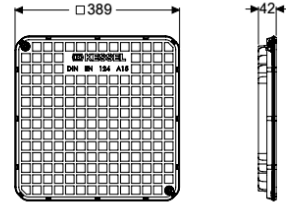

Cover plate black, surface water resist., 384x384 mm

Article information

Item no.: 83050
 GTIN: 4026092002797
 Price group: 30

Description

Variant

Seal: yes

General characteristics

Colour: black

Material: Polymer

Dimensions

Net weight: 3,01 kg

Gross weight: 3,17 kg

Packaging dimension: length

Packaging dimension: width

Packaging dimension: height

Coverage features