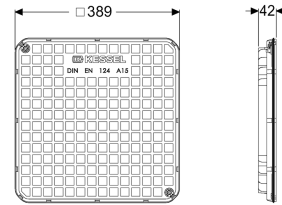

Cover plate black, surface water resist., 384x384 mm

Article information

Item no.: 83050
 GTIN: 4026092002797
 Price group: 30

Description

Cover plate for backwater valves and lifting stations with telescopic upper section for installation in the floor slab

Variant

Seal: yes

General characteristics

Colour: black
 Material: Polymer
 Odour trap: no

Dimensions

Net weight: 3,01 kg
 Gross weight: 3,17 kg
 Packaging dimension: length
 Packaging dimension: width
 Packaging dimension: height

Coverage features

Type: surface water resistant
 Load class: A 15 (EN 124) / L 15 (EN 1253-1)