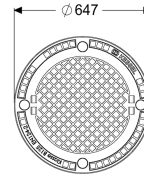

## Cover plate Class B, grey iron with concrete filling

### Description

Cover plate for manhole systems for underground installation

#### Dimensions

Net weight: 53,5 kg  
Gross weight: 53,5 kg  
Packaging dimension: length  
Packaging dimension: width  
Packaging dimension: height