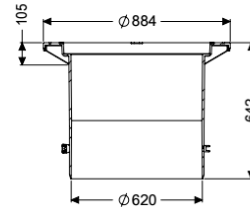

LÖVM Upper section

Article information

Item no.: 860141
GTIN: 4026092035061
Price group: 60

Description

Dimensions

Net weight:	18 kg
Gross weight:	23 kg
Width:	875 mm
Height:	636 mm
Packaging dimension:	length
Packaging dimension:	width
Packaging dimension:	height