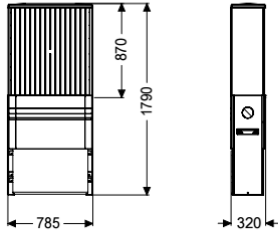

Outdoor cabinet W: 785 mm, for control unit installation

Article information

Item no.: 97723
GTIN: 4026092072929
Price group: 60

Description

Outdoor cabinet for the installation of control unit, modem, heating and warning beacon outside of buildings, consisting of plinth, cabinet top and mounting plate.

Dimensions

Net weight:	39,7 kg
Gross weight:	46,7 kg
Width:	785 mm
Height:	1740 mm
Packaging dimension:	length
Packaging dimension:	width
Packaging dimension:	height